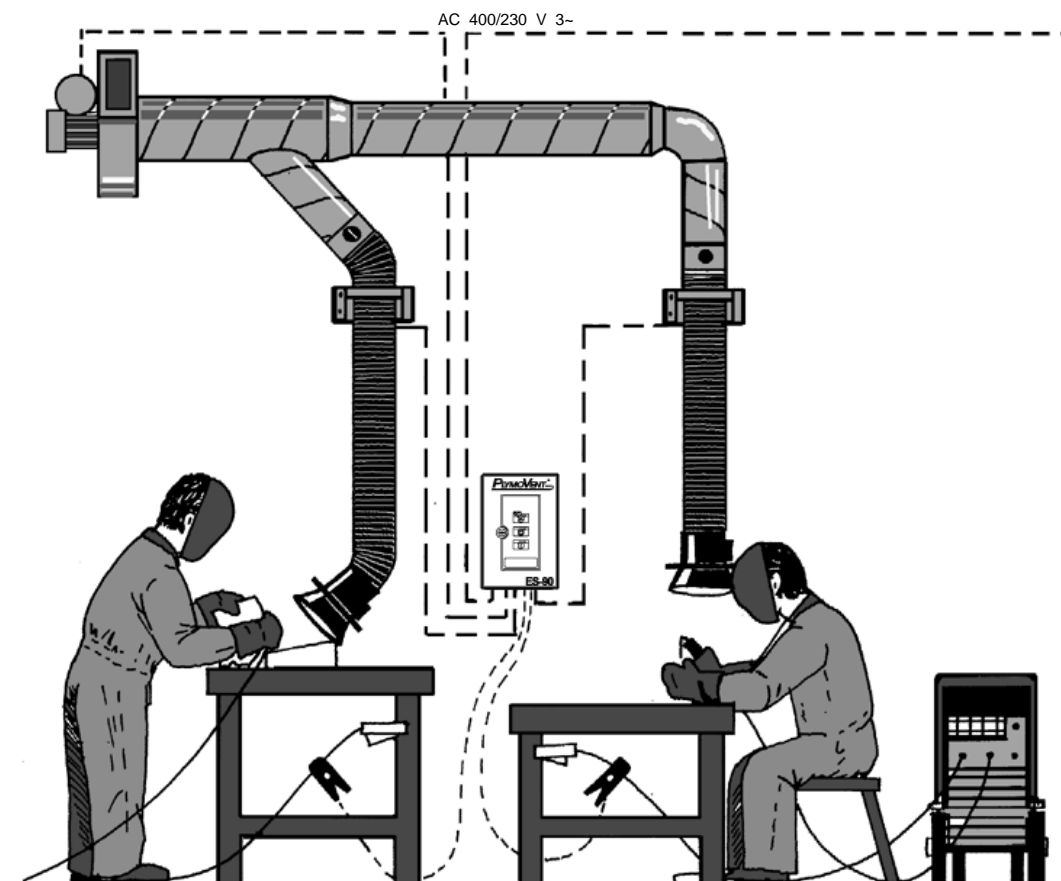

Esempi di utilizzo

ES-90-005

Energy saver for automatic start/stop of the fan, including built-in 75W 230/24V transformer for a single light cartridge and one sensor for one work station.

ES-90-006

Energy saver for automatic start/stop of the fan. Includes 75W 230/24V transformer and two sensor clamps and cables for two work stations. Per maggiori informazioni contattare AIRUM SRL TEL.051/60.25.072