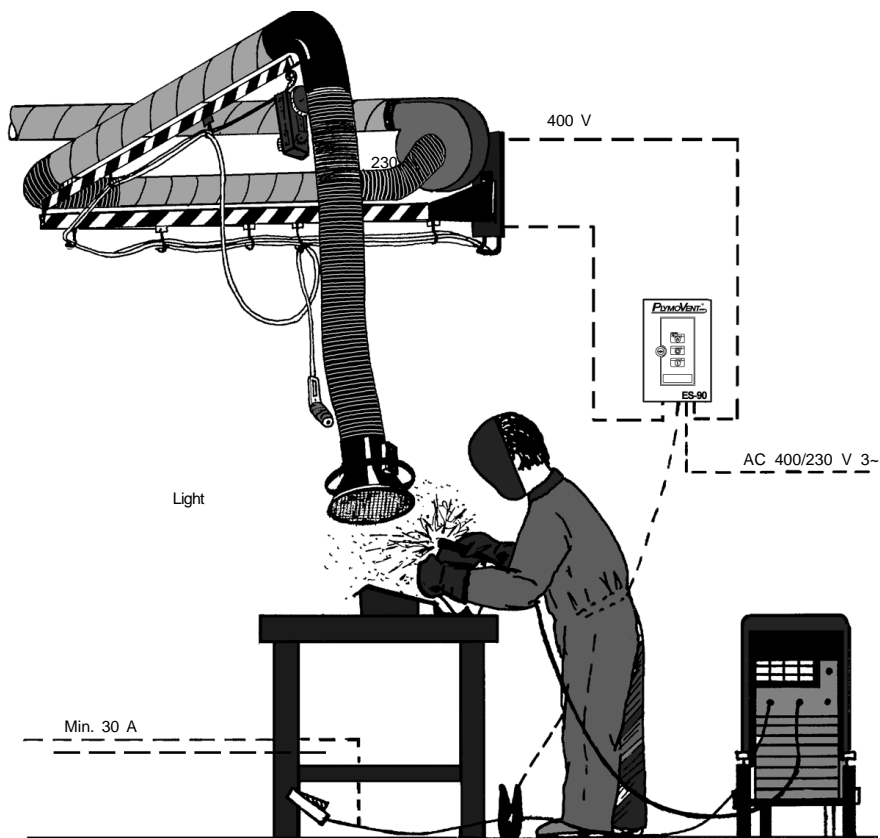

Esempi di utilizzo

ES-90-005

Energy saver for automatic start/stop of the fan, including built-in 75W 230/24V transformer for a single light cartridge and one sensor for one work station.

ES-90-006

Energy saver for automatic start/stop of the fan. Includes 75W 230/24V transformer and two sensor clamps and cables for two work stations. Per maggiori informazioni contattare AIRUM SRL TEL.051/60.25.072